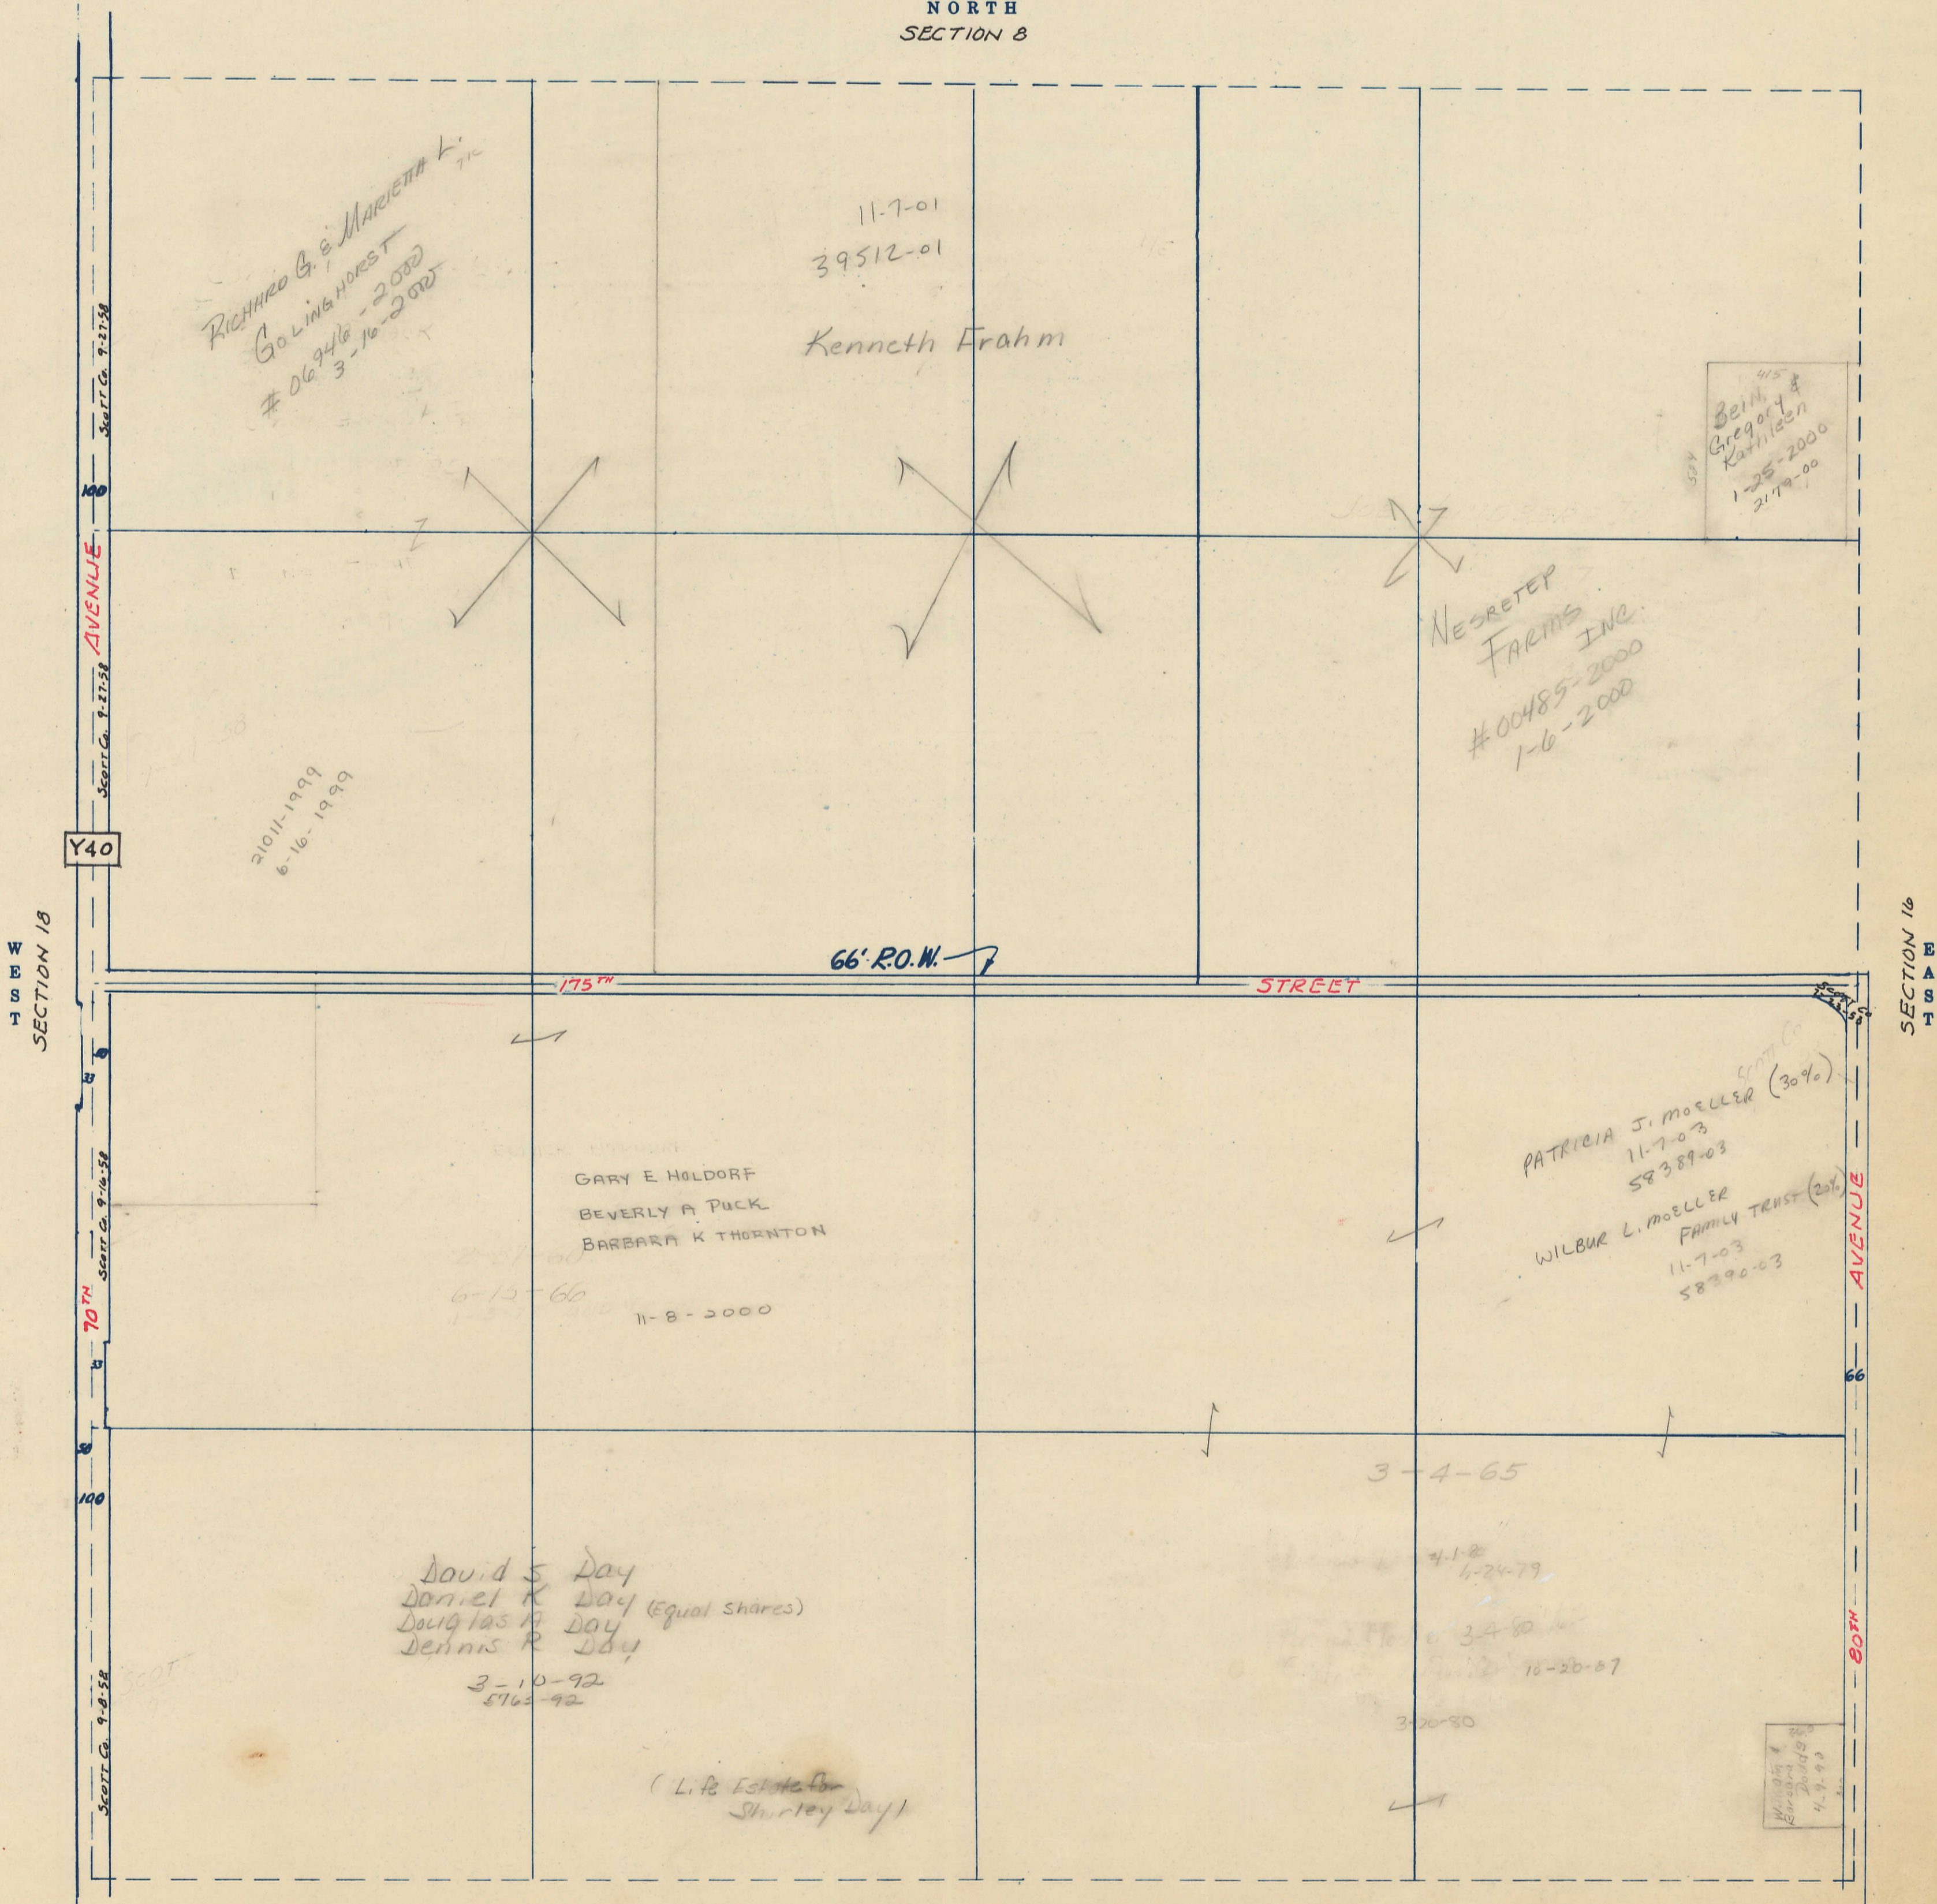

SECTION 17

Township 78-North; Range 2

EAST OF THE FIFTH PRINCIPAL MERIDIAN

SCOTT COUNTY, IOWA

BLUE GRASS TOWNSHIP

SCALE IN CHAINS

SCALE IN FEET

Transfer Page 51d-48

NORTH SECTION 8

SECTION 20 SOUTH

SECTION 16 EAST

SECTION 18 WEST